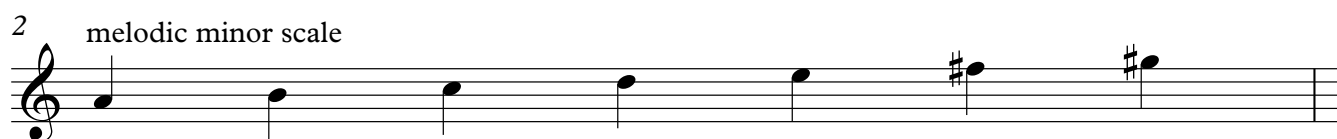

E♭ instruments

Cm7 tonic on I dorian scale, triads, pentatonic scales